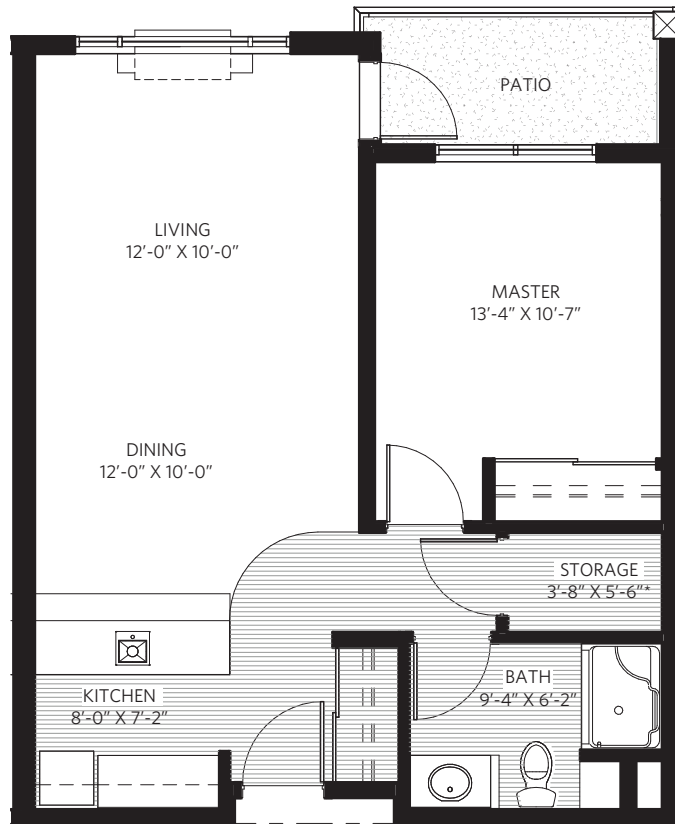

BEECHWOOD FLOOR PLAN

* Storage dimensions are approximate and vary between units.

PLAN B - 1 BEDROOM, 1 BATH
650 sq. ft. + patio