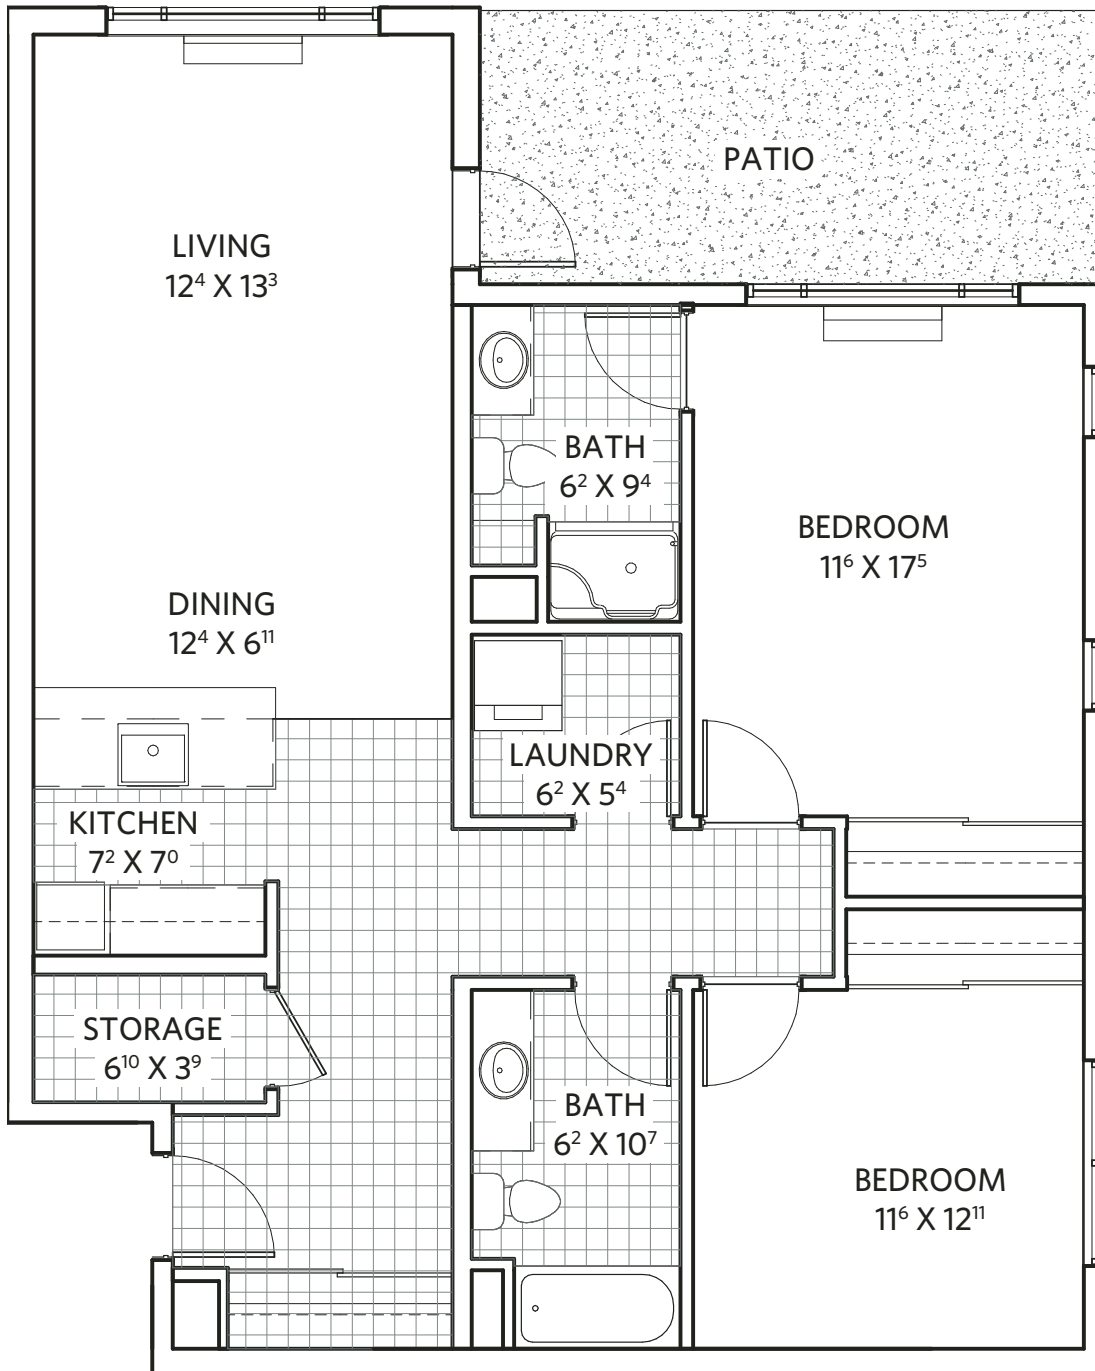

FERNWOOD FLOOR PLAN

PLAN D5 - 2 BEDROOM, 2 BATH
1096 Sq. Ft. + PATIO

Regency
Summerwood
RETIREMENT RESORT