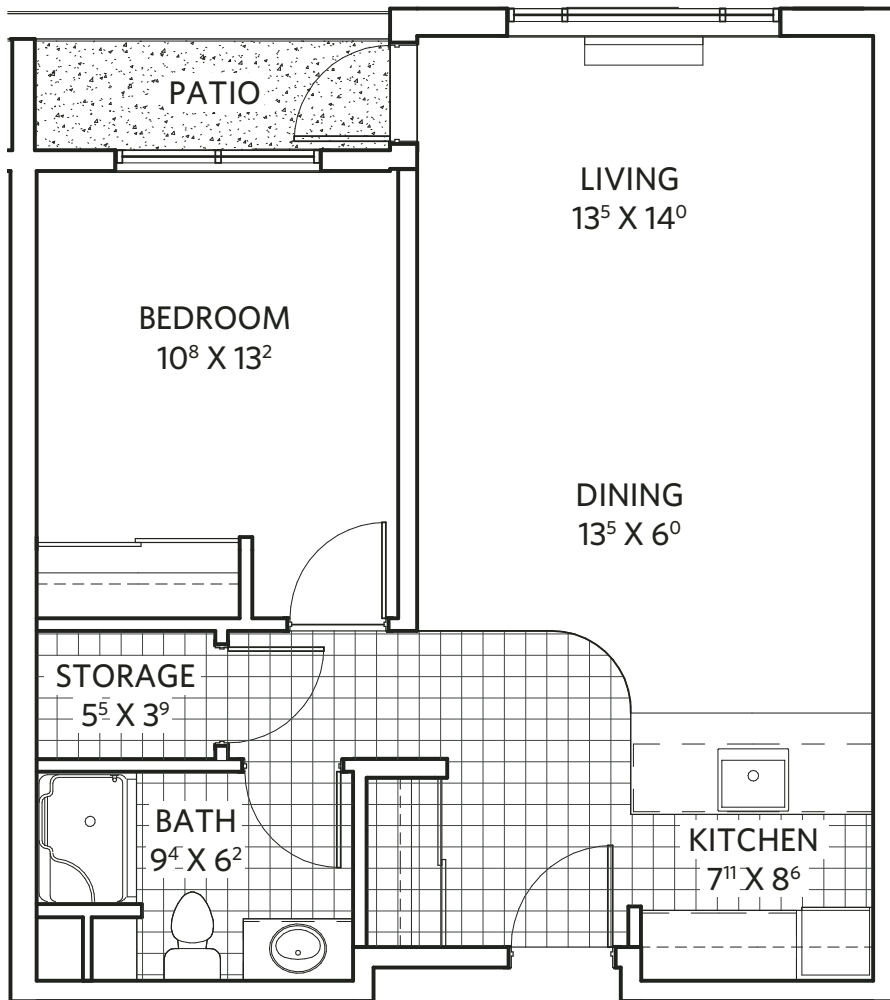

BEECHWOOD FLOOR PLAN

PLAN B3 - 1 BEDROOM
646 Sq. Ft. + PATIO

FLOOR PLANS
BEECHWOOD