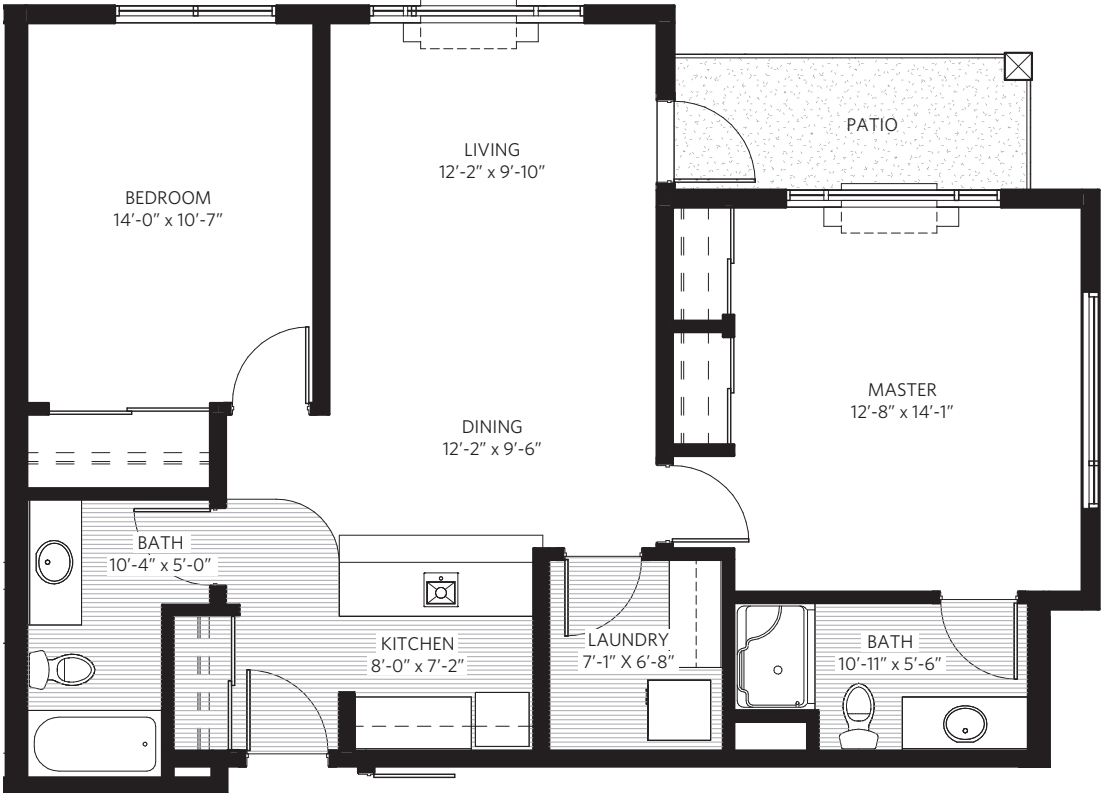

ELMWOOD FLOOR PLAN

FLOOR PLANS
ELMWOOD

PLAN E - 2 BEDROOM, 2 BATH, + LAUNDRY
1020 sq. ft. + patio