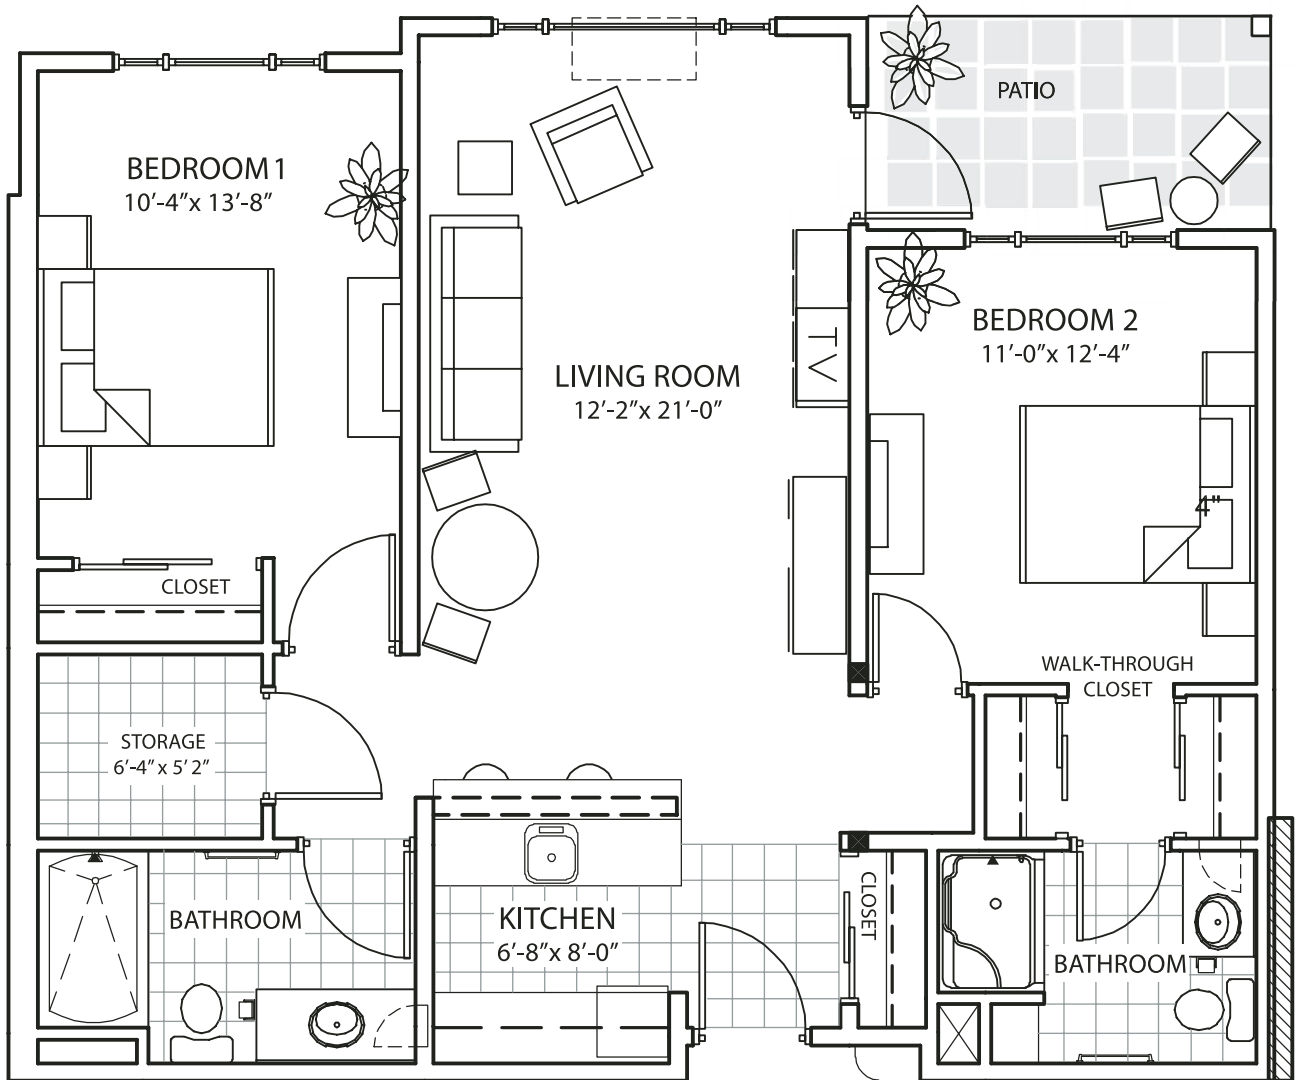

BEECHWOOD FLOOR PLAN

FLOOR PLANS
BEECHWOOD

PLAN B - 2 BEDROOM, 2 BATH
964 Sq. Ft.

Regency
Westwood
RETIREMENT RESORT