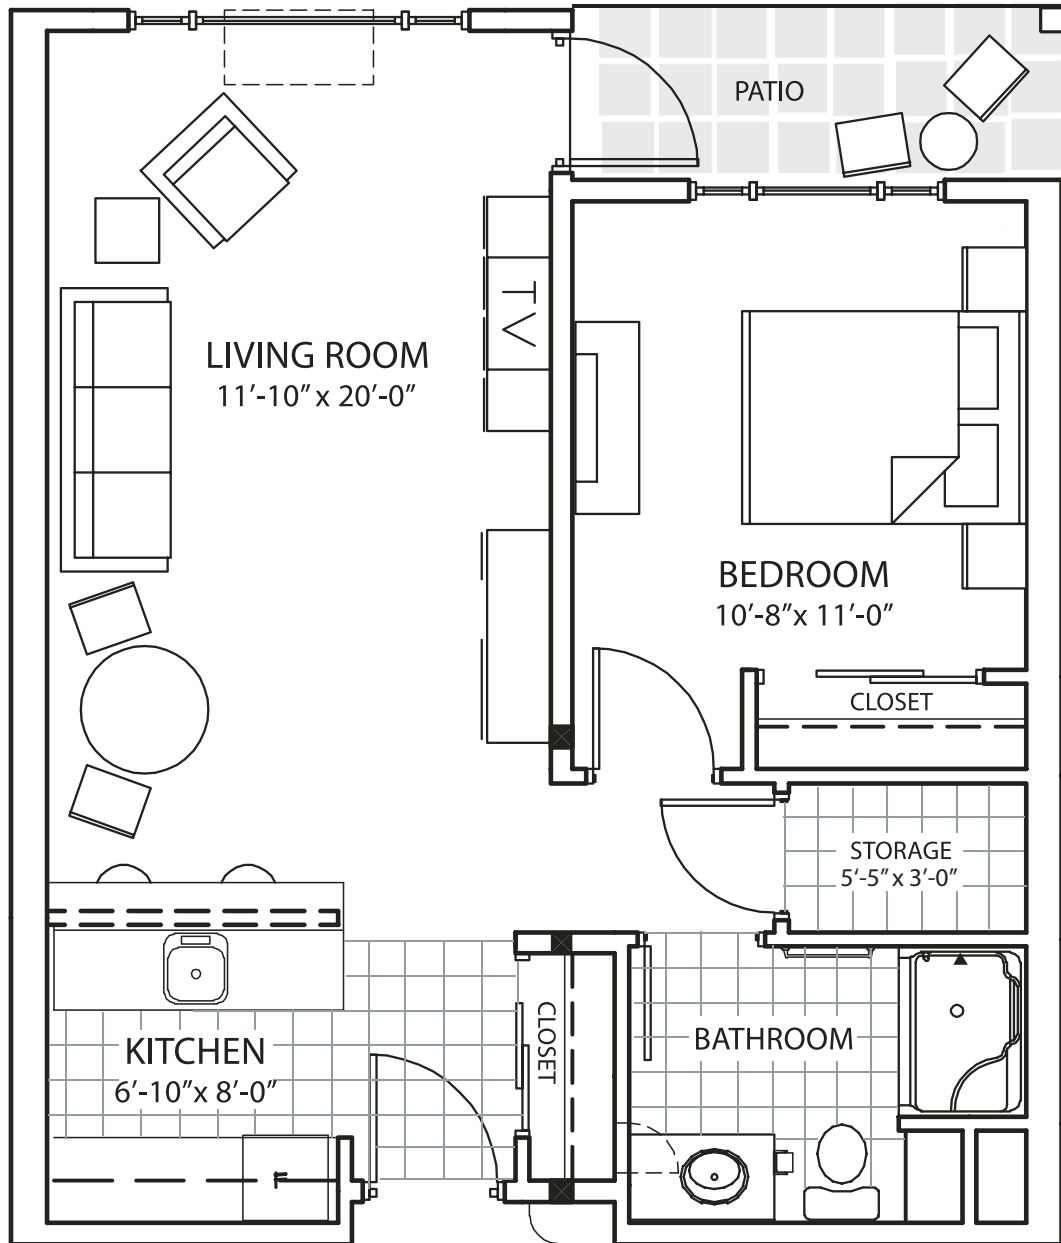

APPLEWOOD FLOOR PLAN

PLAN A - 1 BEDROOM
634 Sq. Ft.