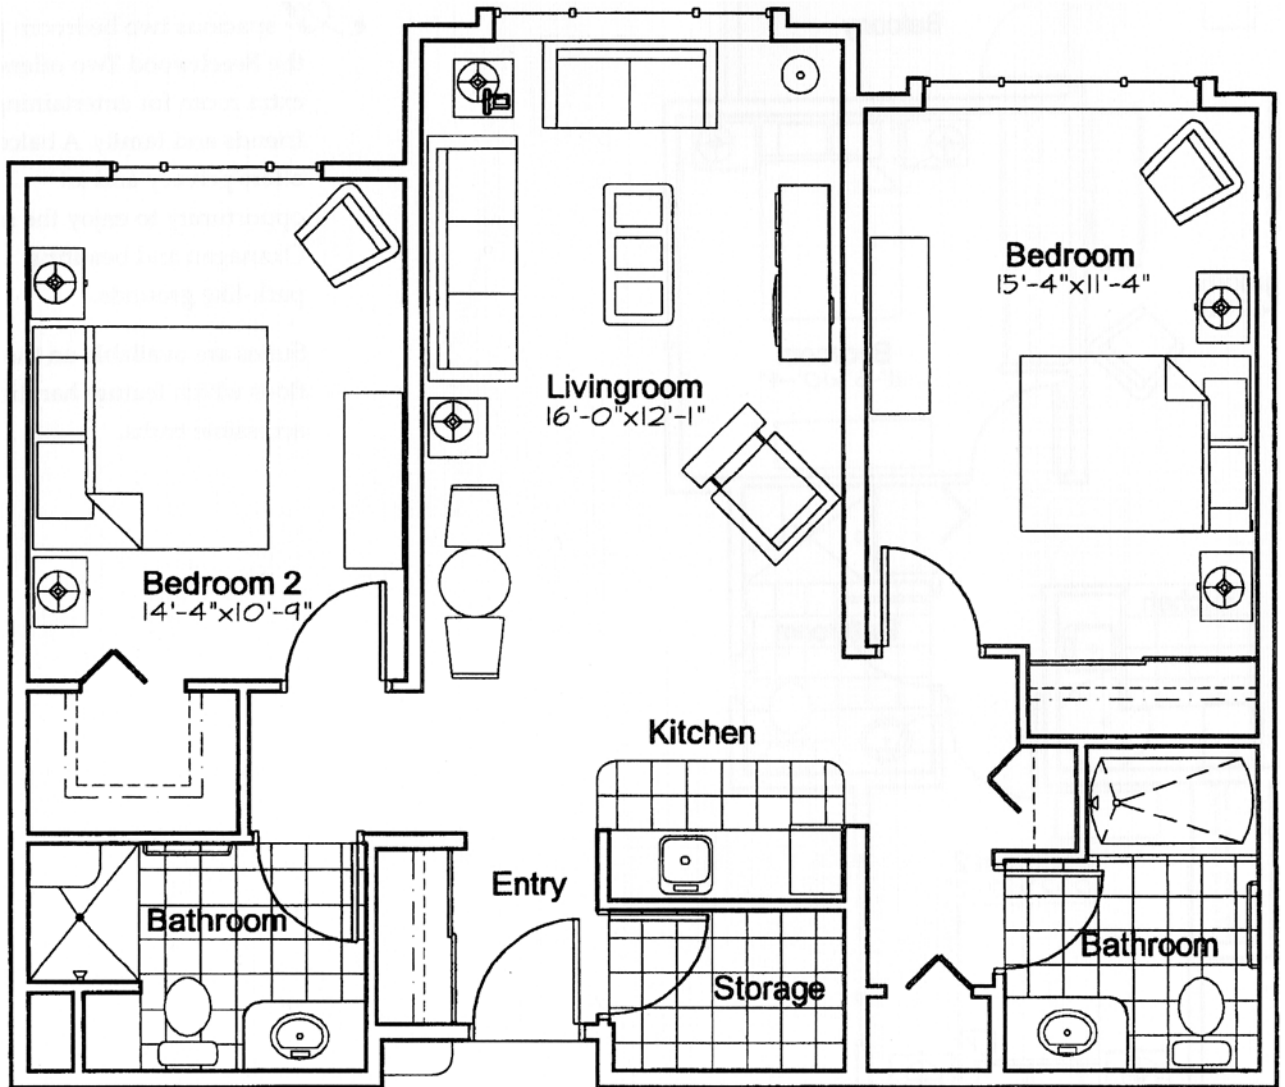

CHERRYWOOD FLOOR PLAN

FLOOR PLANS
CHERRYWOOD

PLAN C - 2 BEDROOM
1024 Sq. Ft.