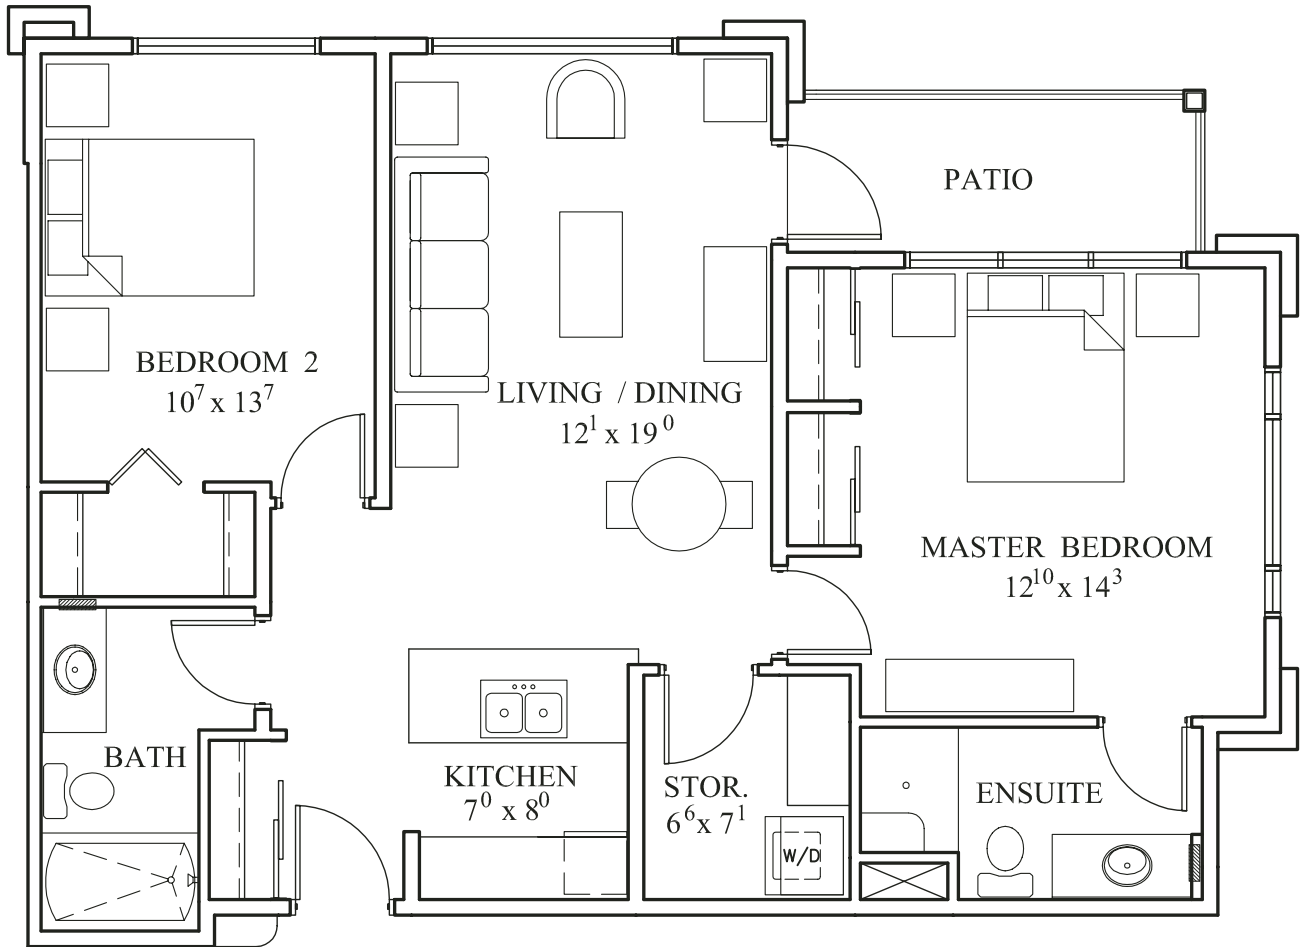

ELMWOOD FLOOR PLAN

FLOOR PLANS
ELMWOOD

PLAN E - 2 BEDROOM, 2 BATH
1006 Sq. Ft. + PATIO