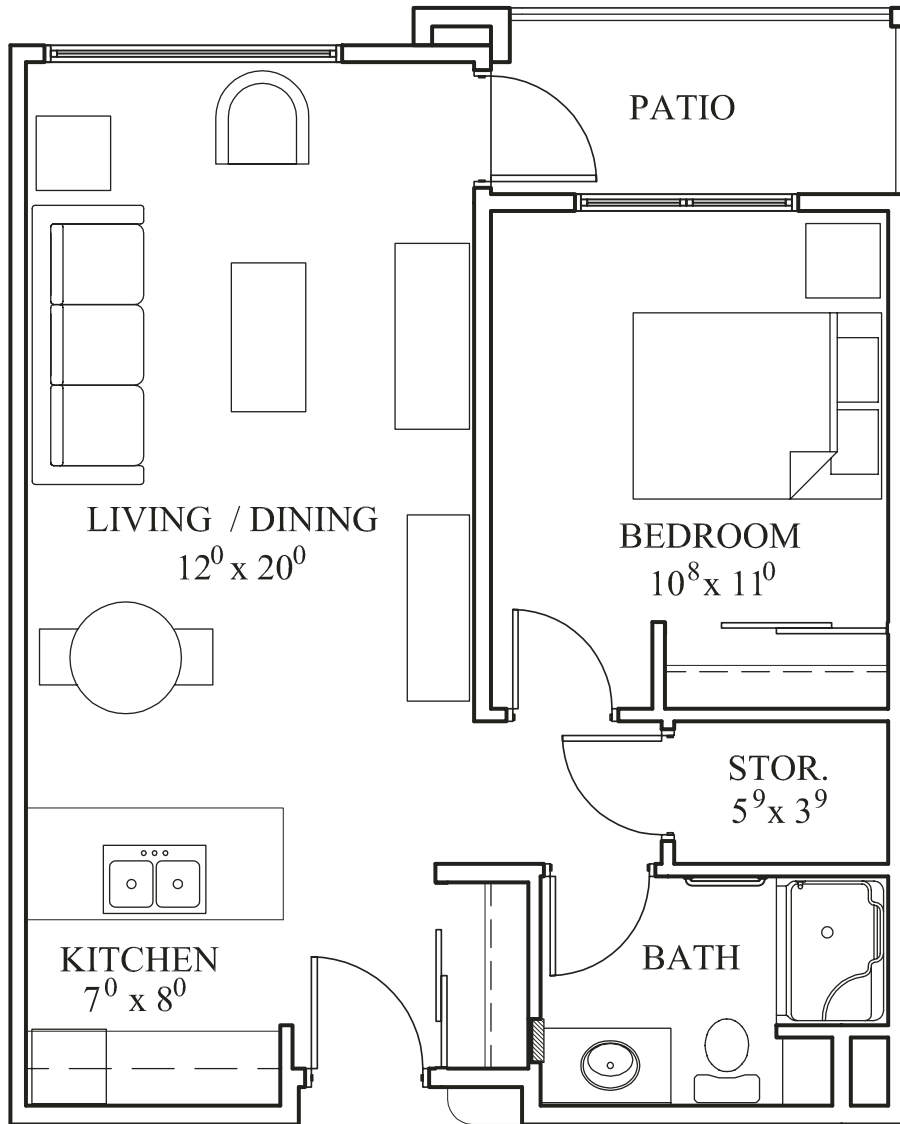

# BEECHWOOD FLOOR PLAN

PLAN B - 1 BEDROOM  
646 Sq. Ft. + PATIO