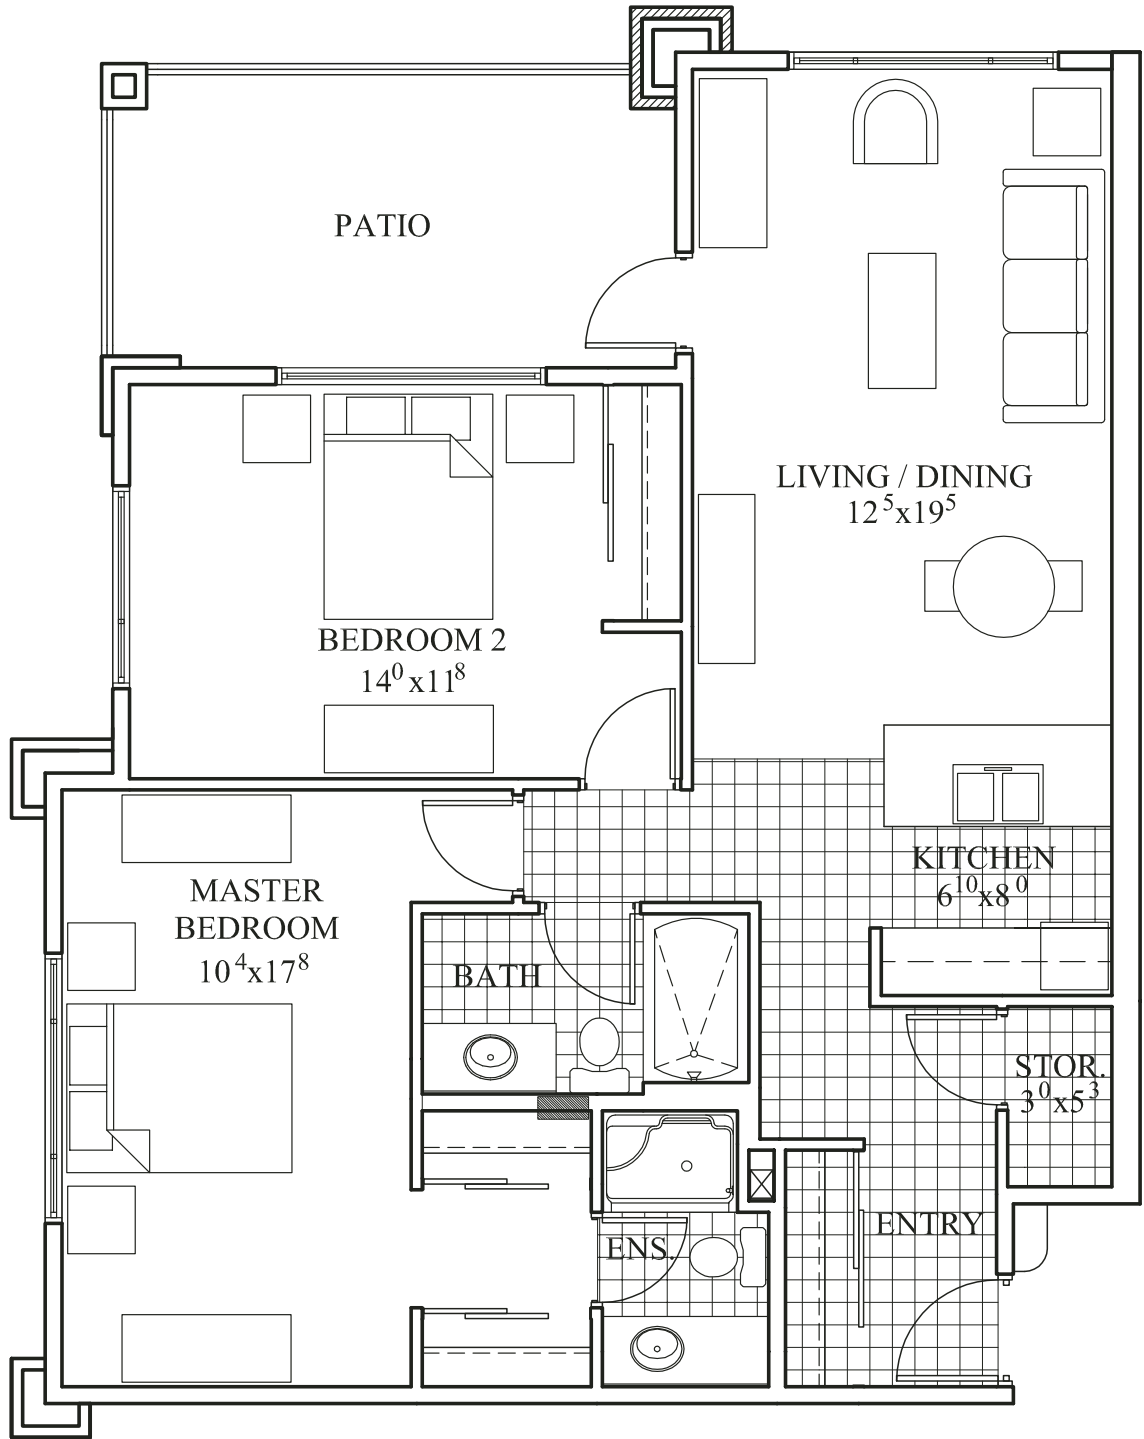

ELMWOOD FLOOR PLAN

FLOOR PLANS
ELMWOOD

PLAN E - 2 BEDROOM, 2BATH
1062 Sq. Ft. + PATIO