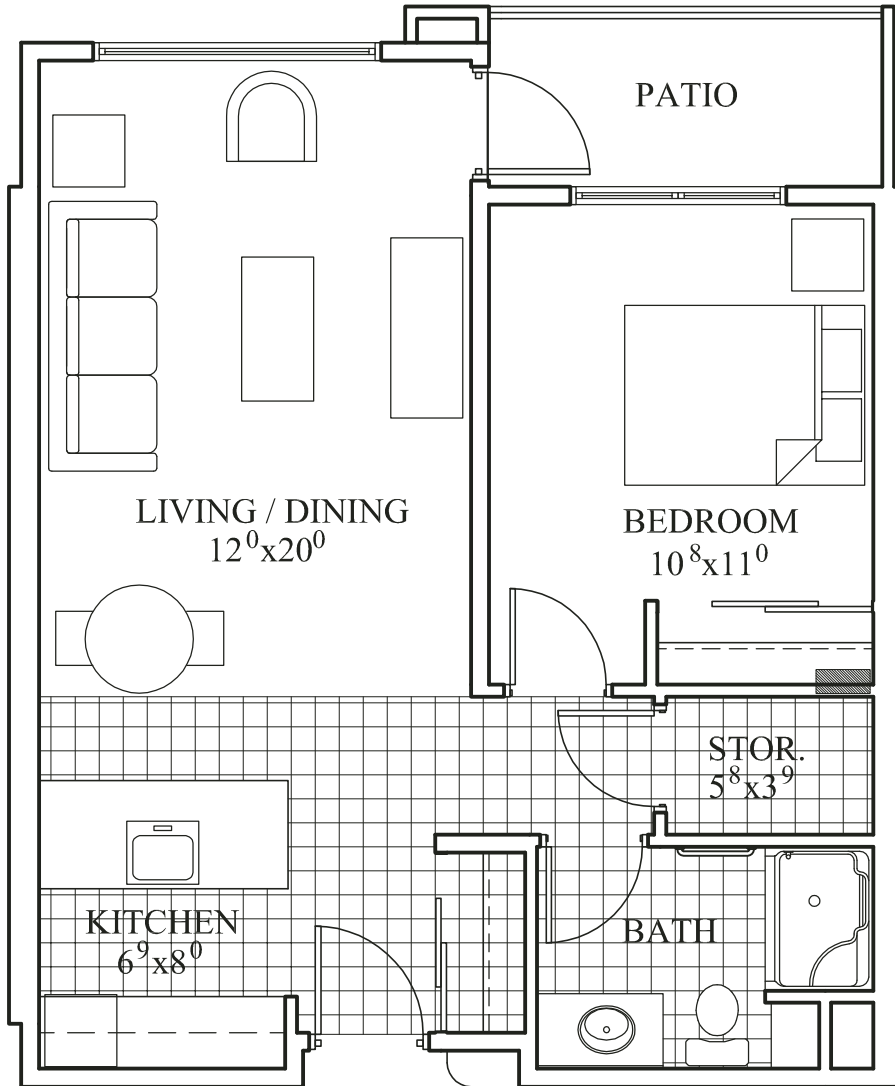

# BEECHWOOD FLOOR PLAN

PLAN B - 1 BEDROOM  
645 Sq. Ft. + PATIO