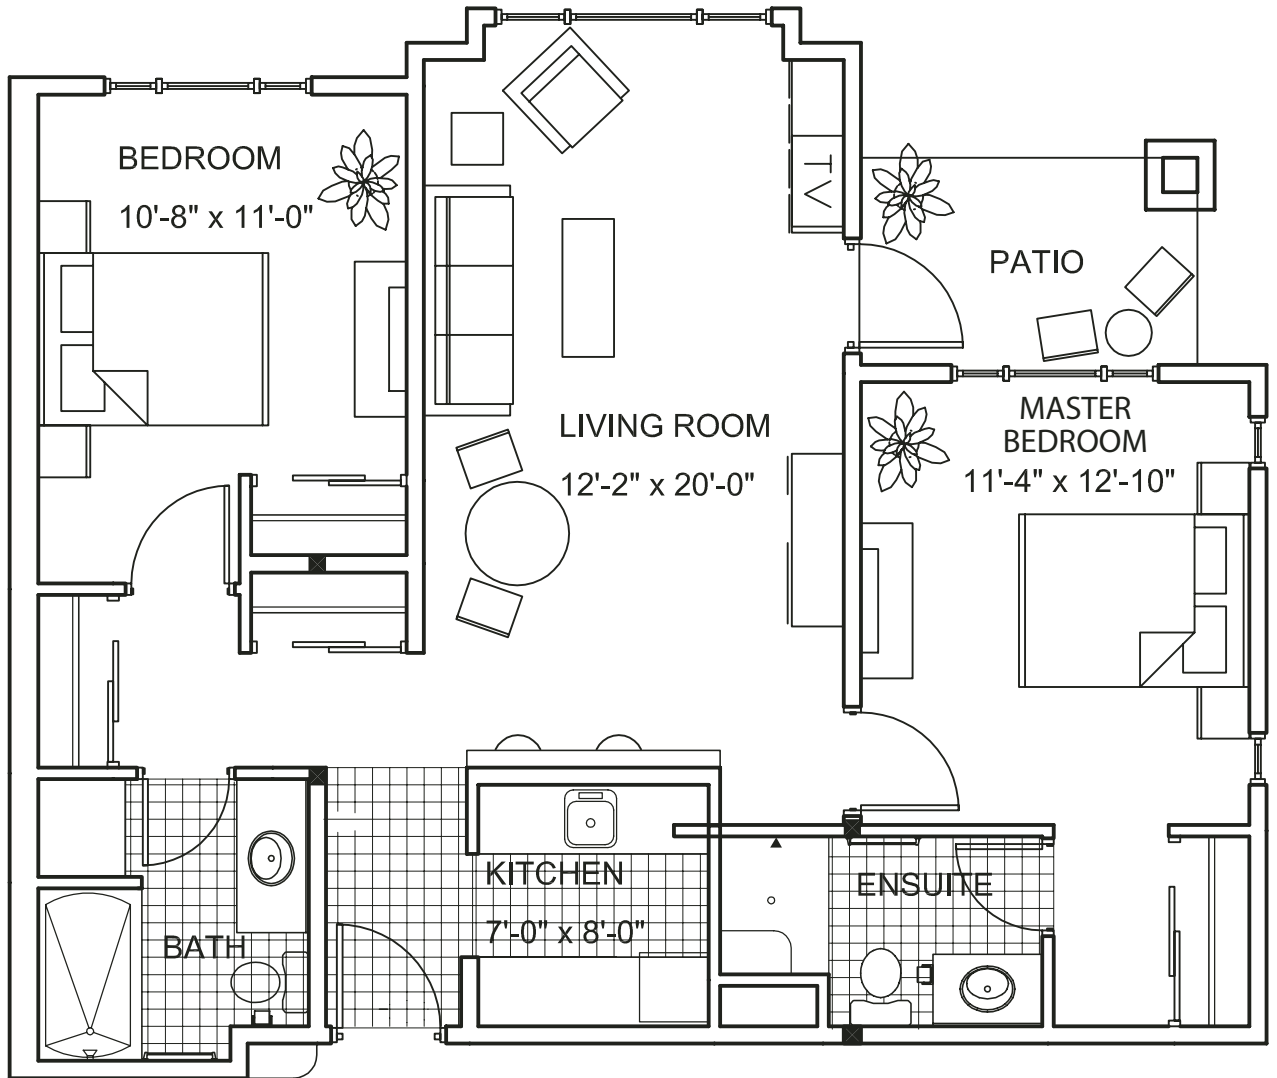

CHERRYWOOD FLOOR PLAN

FLOOR PLANS
CHERRYWOOD

PLAN C - 2 BEDROOM, 2 BATH
926 Sq. Ft. + patio